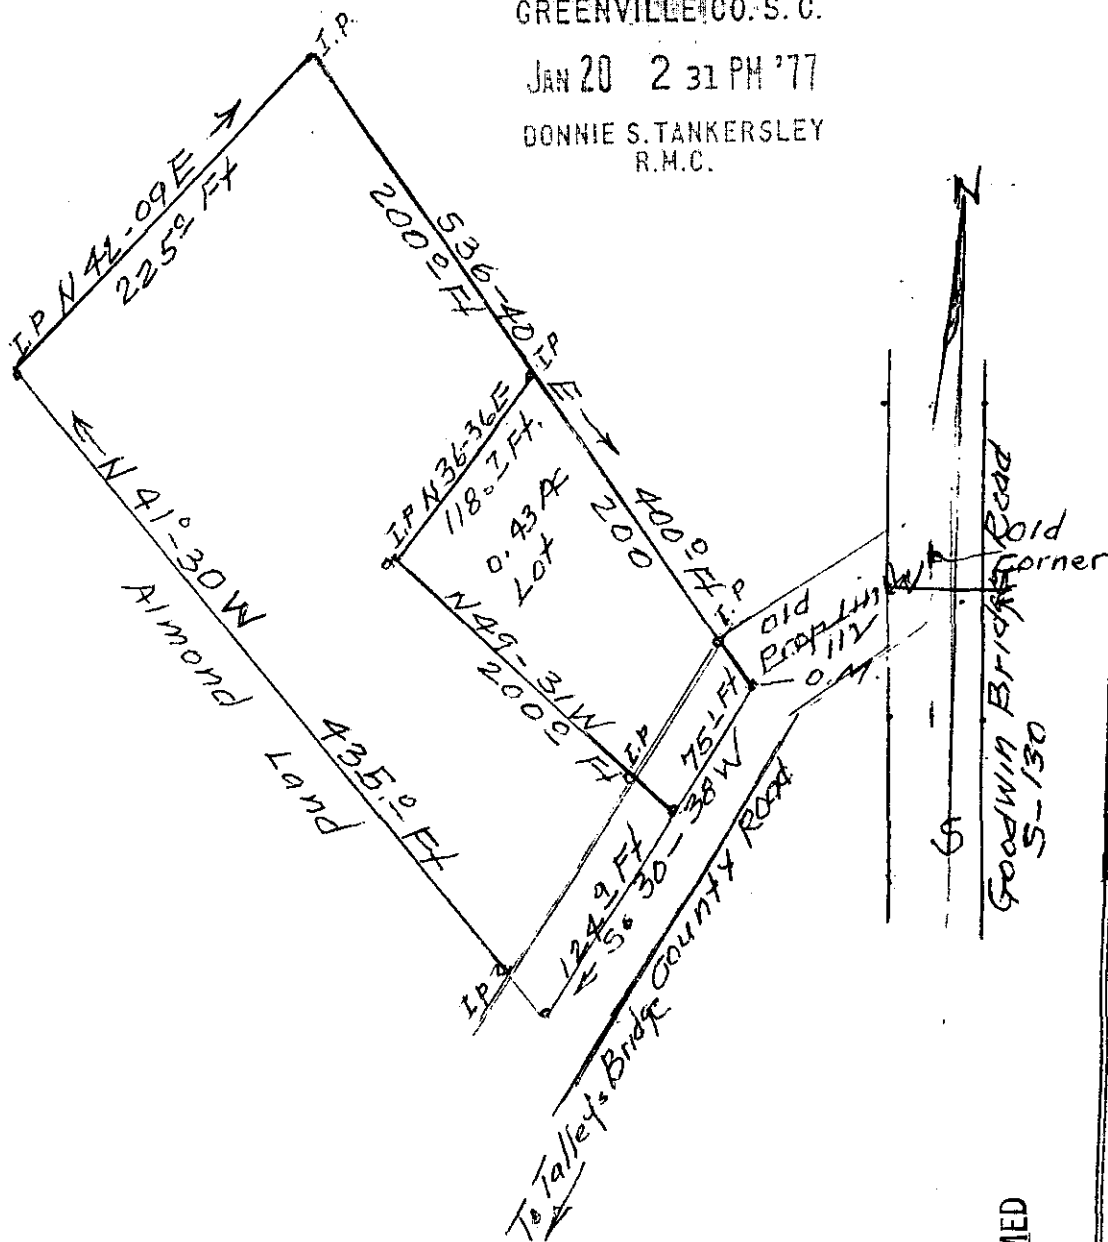

FILED
GREENVILLE CO. S. C.

JAN 20 2 31 PM '77

DONNIE S. TANKERSLEY
R.M.C.

SKETCH OF LOT OF
O. H. KILGORE and MYRTLE GORE
Sold to
WILLIE LEROY COX and GOLDIE MAE COX
SALUDA TWP. GREENVILLE CO. SC.

MICROFILMED

Survey by
Gerry B. Dill
Req. C. E. & L. S. #104
R#2 Taylors S.C.

Date of Survey
Aug. 11, 1969 19335
Magnetic Bearings

SCALE 1" = 100 FT

6A-4

JAN 20 '77